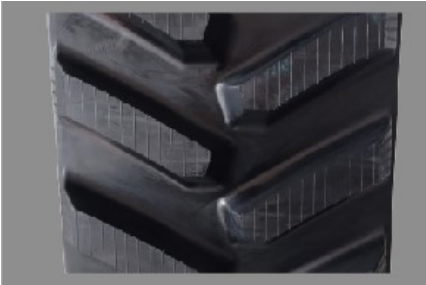

24 inch wide 6 inch pitch