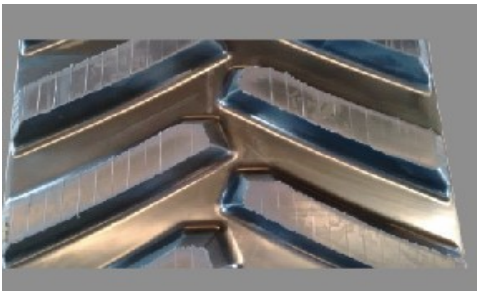

ONE of the WORLD'S LARGEST MANUFACTURERS of RUBBER TRACKS !

Global Track is proud to present its Tank Tuff™ Agricultural Rubber Tracks produced with our one-step state-of-the-art molding process, with the strongest steel cable system consisting of 6.5mm main cables plus 4 additional steel plies and premium rubber compounds designed after OTR and mining tires.

Extended Wear & Increased Traction

One-step Vulcanization - Strongest Tread Bars and Drive Lugs

- Extreme duty reinforced drive lugs
- Increased adhesion strength
- Less cutting and tearing off of the tread bars and drive lugs.

Premium Rubber Compounds - Specially Designed Tread Bars

- Increased traction, cleanout
- High heat rubber compound
- Increased track wear life
- Decreased cutting/tearing
- Less ground disturbance
- Less vibration

Reinforced Rubber Mid Rollers

18 inch wide 6.75 pitch

24 inch wide 6 inch pitch

25 inch 7 inch pitch

36 inch wide 9 inch pitch

30 inch wide 7 inch pitch

30 inch wide 6 inch pitch Quad

Nick Harker 574-870-4437 Trackfarmer.com